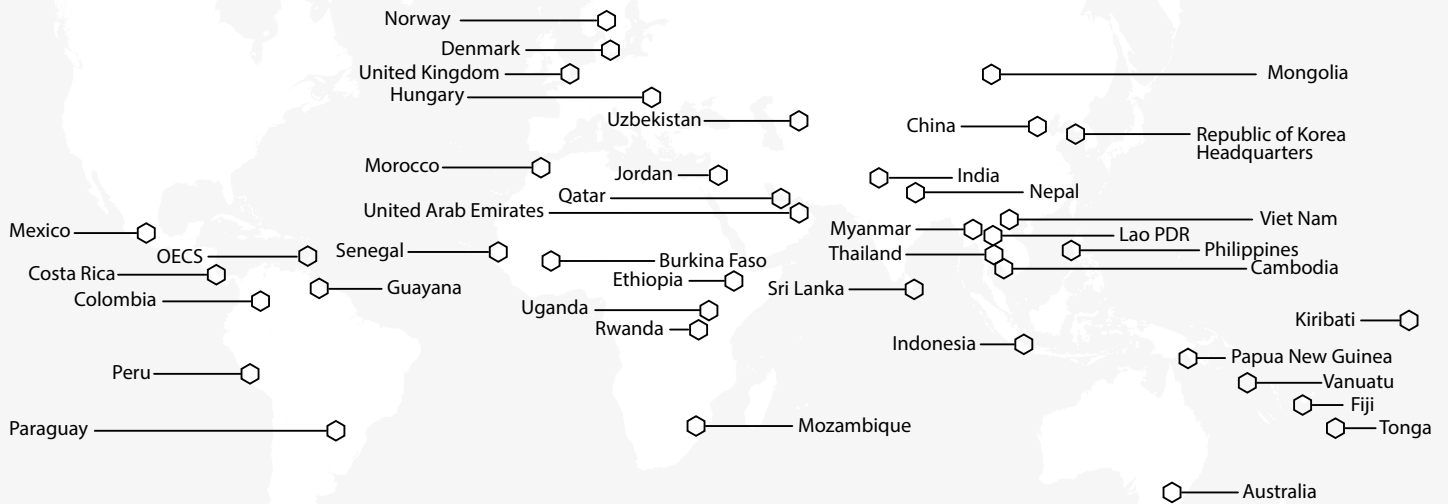

GGGI members and operations

Headquartered in Seoul, Republic of Korea, GGGI has **32 members** with operations in **33 countries**.

	Members	Operations
Australia	⬡	
Burkina Faso	⬡	⬤
Cambodia	⬡	⬤
China		⬤
Colombia		⬤
Costa Rica	⬡	⬤
Denmark	⬡	
Ethiopia	⬡	⬤
Fiji	⬡	⬤
Guyana	⬡	⬤
Hungary	⬡	⬤
India		⬤
Indonesia	⬡	⬤
Jordan	⬡	⬤
Kiribati	⬡	⬤
Republic of Korea	⬡	
Lao PDR	⬡	⬤
Mexico	⬡	⬤
Mongolia	⬡	⬤
Morocco		⬤
Mozambique		⬤

	Members	Operations
Myanmar		⬤
Nepal		⬤
Norway	⬡	
OECS		⬤
Papua New Guinea	⬡	⬤
Paraguay	⬡	
Peru	⬡	⬤
Philippines	⬡	⬤
Qatar	⬡	⬤
Rwanda	⬡	⬤
Senegal	⬡	⬤
Sri Lanka	⬡	
Thailand	⬡	⬤
Tonga	⬡	⬤
Uganda		⬤
United Arab Emirates	⬡	⬤
United Kingdom	⬡	
Uzbekistan	⬡	
Vanuatu	⬡	⬤
Viet Nam	⬡	⬤